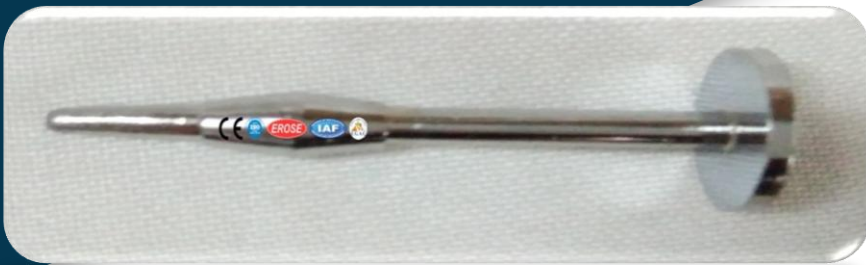

# TEAT PLUG

➤ Glass Agencies are manufacturer of Teat Plug Under EROSE Brand.

## ➤ SPECIFICATION:-

•Material	Stainless Steel, Polished
•Use In	Animal Treatment
•Usage	Hospital
•Length	40 mm
•Colour	Silver
•Product Type	Standard Veterinary Instrument
•Feature	Comfortable to use & Good in Quality
•Properties	High Strength, Good Quality
•Brand	EROSE
•Manufacturer	Glass Agencies