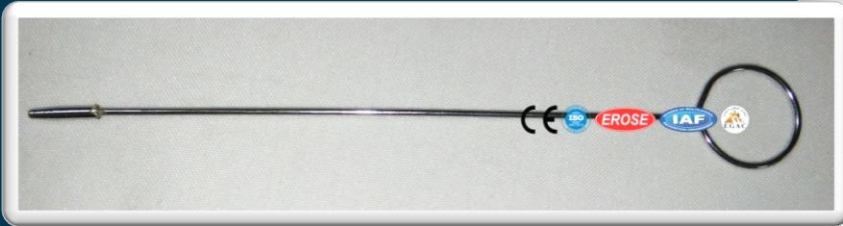

TEAT HUG

➤ Glass Agencies are manufacturer of Teat Hug Under EROSE Brand.

➤ SPECIFICATION:-

•Material	Stainless Steel
•Brand	EROSE
•Use In	Animal Treatment
•Usage	Hospital
•Colour	Silver
•Size	130 mm
•Manufacturer	Glass Agencies
•Weight	25 Gms
•Finish	Polished
•Product Type	Standard Veterinary Instrument
•Feature	Comfortable to use & Good in Quality
•Properties	High Strength, Good Quality